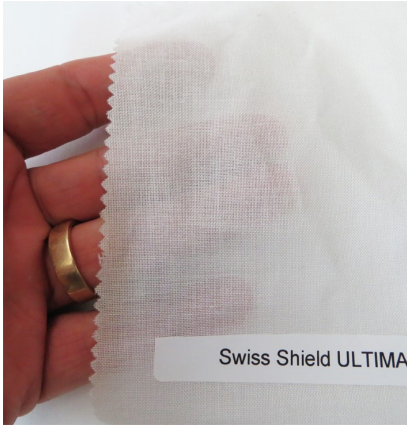

**Swiss Shield Ultima >> Radio Frequency / Microwave Shielding Fabric <<**

**Swiss Shield Ultima** is a top of the line sheer natural cotton fabric

- Semi-transparent textile fabric with unmatched RF shielding characteristics
- More dense than Naturell
- Higher shielding power than Naturell, Daylite, and Wear
- Applications include window curtains and liners, canopies, room dividers and may be used for shielding large surfaces such as complete walls
- Withstands more than 30 washes with no loss of performance
- Washable, easy to iron, cut and sew

**Swiss Shield Fabrics:** Top quality, ecological, skin friendly fabrics for radio frequency "RF" shielding (cell phones/cell phone towers, cordless telephones, wireless routers, digital television "DTV" transmission towers, microwave ovens, smart meters, bluetooth devices, baby monitors, laptop computers, wireless security systems, radar, tablets etc...)

- Contains very thin (0.02mm) moisture protected, silver coated copper threads spun with cotton or polyester yarns, woven into washable, comfortable fabrics with a normal look and feel
- EKEO-TEX 100 Certified – Contains no harmful substances, no flame retardants, no chemicals
- Independently tested for RF shielding Performance - MIL-STD 285 and IEEE Standard 299-1997

**Technical Data**

<b>Width/Length</b>	250 cm (98.4 inches) +/- 1 inch / by the meter or foot
<b>Color</b>	Sheer, Slightly Off White
<b>Characteristics</b>	Washable, colourfast, antistatic
<b>Care:</b>	Hand wash in cold water, hang to dry
<b>Certificates</b>	MIL-STD 285, NSA 65-6, Öko-Tex Standard 100+1000
<b>Raw Materials</b>	82% cotton, 18% copper/silver
<b>Shielding Characteristics:</b>	99.992% or 41 dB at 1000 MHz
<b>Surface Conductivity</b>	Not externally conductive - Grounding not required