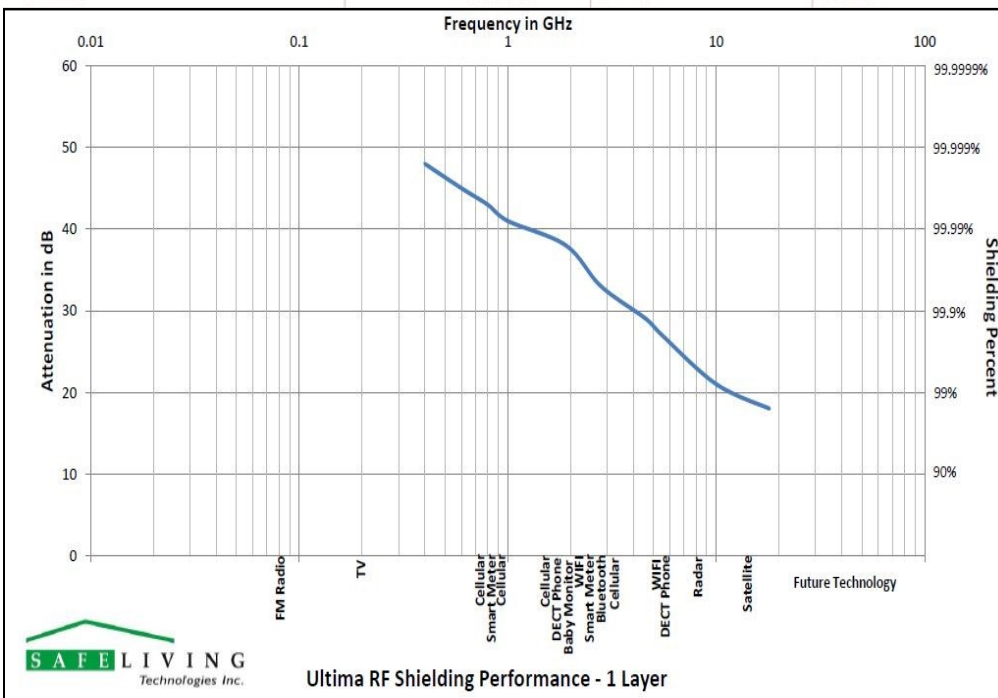

**Technical Data**

<b>Width/Length</b>	250 cm (98.4 inches) +/- 1 inch / by the meter or foot
<b>Color</b>	Sheer, Slightly Off White
<b>Characteristics</b>	Washable, colourfast, antistatic
<b>Care:</b>	Hand wash in cold water, hang to dry
<b>Certificates</b>	MIL-STD 285, NSA 65-6, Öko-Tex Standard 100+1000
<b>Raw Materials</b>	82% cotton, 18% copper/silver
<b>Shielding Characteristics:</b>	99.992% or 41 dB at 1000 MHz
<b>Surface Conductivity</b>	Not externally conductive - Grounding not required

Machine washable (gentle cycle) with cold water.

Iron without steam at degree 1.

No bleaching.

No chemical dry-cleaning.

Hang Dry

Do Not Tumble Dry

**dB Shielding Table**

- 10dB = 90%
- 15dB = 97%
- 20dB = 99%
- 25dB = 99.7%
- 30dB = 99.9%
- 35dB = 99.97%
- 40dB = 99.99%
- 45dB = 99.997%
- 50dB = 99.999%
- 55dB = 99.9997%

**RF Sources**

Baby Monitor	49, 902, 2400 MHz
Bluetooth	2400 MHz
Cellular	700-2600 MHz
5G Low-Mid, High Band	600-6000 MHz, 24000 MHz+
DECT Phone	1900 MHz
FM Radio	88-108 MHz
Microwave Oven	2450 MHz
Smart Meter	900, 2400 MHz
TV Towers DTV	54-698 MHz
WiFi Router	2400, 5000, 6000 MHz
WiMax	3500 MHz