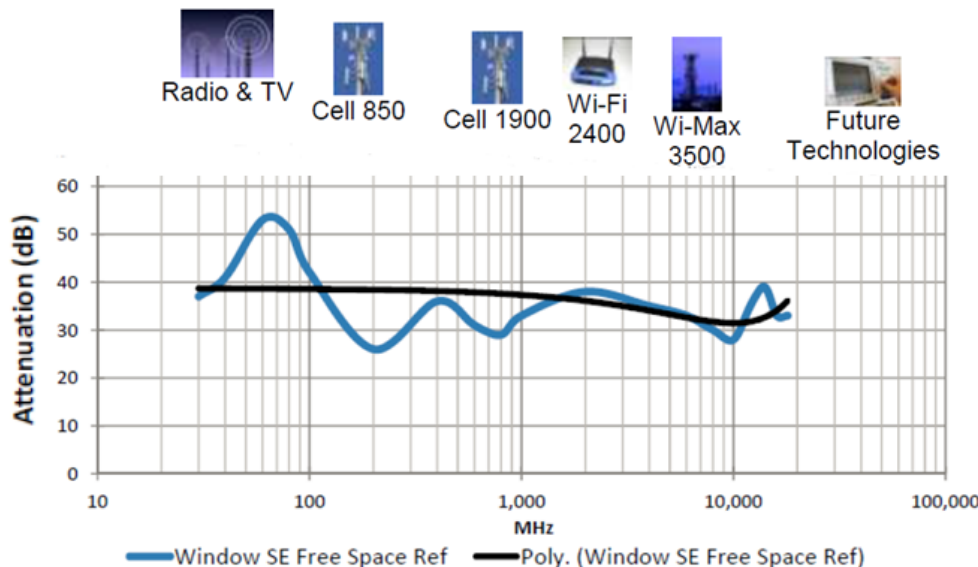

Installation

- Water activated self adhesive
- Professional installer is recommended

Care

- To clean window film, wipe it gently with a soft, damp, non-abrasive cloth

Technical Data

% Visible Light Transmittance	72 "High"
% IR Light Blocked	95+ "High"
% UV Light Blocked	99+ "High"
Total Solar Energy Rejected	55 "Medium"
Thickness	Standard thickness 2mil - safety glass / blast proof format of 8 mil
Format	Sold per linear ft in 3, 4 or 5 ft widths @ 5 ft increments
Quantity	Minimum Quantity = 5 linear ft or (5 feet length X roll width)
Full Roll	100 ft long—Cutting and rolling fees apply to partial rolls

Shielding Effectiveness: Signal Protect - Clear

dB Shielding Table

- 10dB = 90%
- 15dB = 97%
- 20dB = 99%
- 25dB = 99.7%
- 30dB = 99.9%
- 35dB = 99.97%
- 40dB = 99.99%
- 45dB = 99.997%
- 50dB = 99.999%
- 55dB = 99.9997%