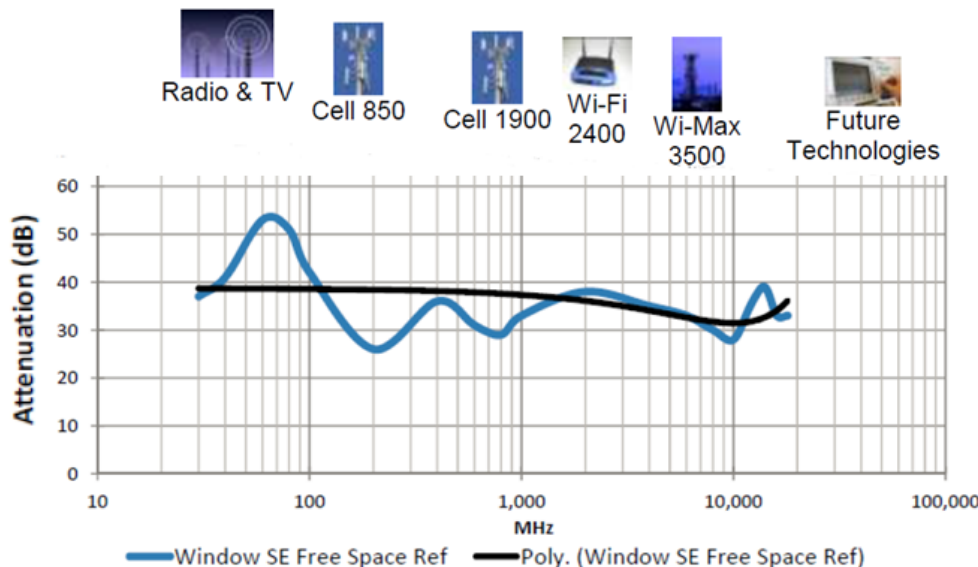

**Installation**

- Water activated self adhesive
- Professional installer is recommended

**Care**

- To clean window film, wipe it gently with a soft, damp, non-abrasive cloth

**Technical Data**

% Visible Light Transmittance	72 "High"
% IR Light Blocked	95+ "High"
% UV Light Blocked	99+ "High"
Total Solar Energy Rejected	55 "Medium"
Thickness	Standard thickness 2mil - safety glass / blast proof format of 8 mil
Format	Sold per linear ft in 3, 4 or 5 ft widths @ 5 ft increments
Quantity	Minimum Quantity = 5 linear ft or (5 feet length X roll width)
Full Roll	100 ft long—Cutting and rolling fees apply to partial rolls

**Shielding Effectiveness: Signal Protect - Clear**

**dB Shielding Table**

- 10dB = 90%
- 15dB = 97%
- 20dB = 99%
- 25dB = 99.7%
- 30dB = 99.9%
- 35dB = 99.97%
- 40dB = 99.99%
- 45dB = 99.997%
- 50dB = 99.999%
- 55dB = 99.9997%