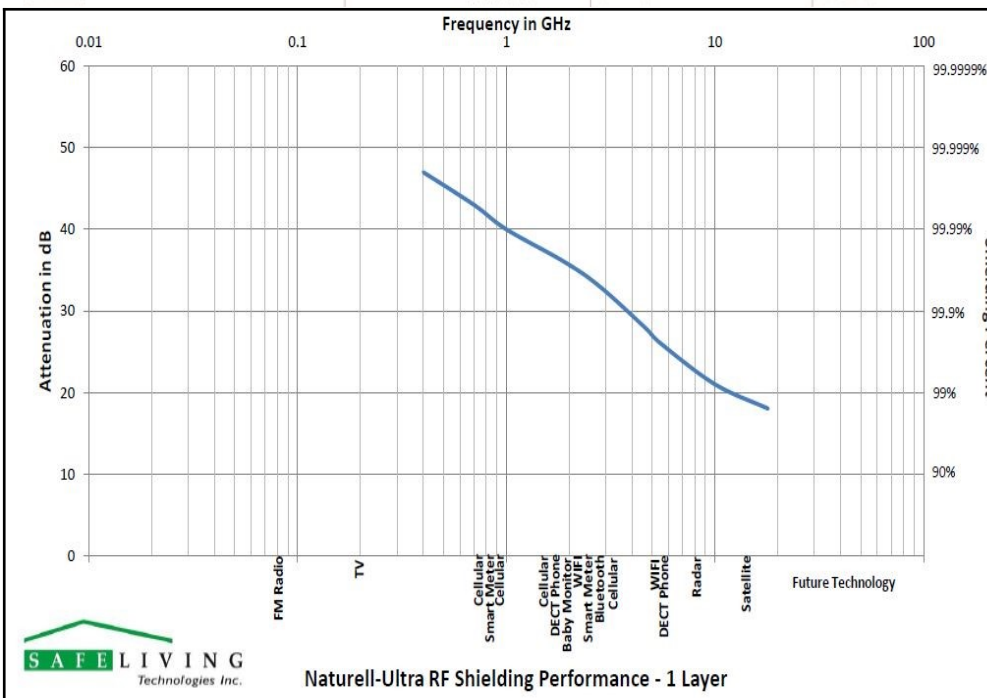

Technical Data

Width/Length	250 cm (98.4 inches) +/- 1 inch / by the meter or foot
Color	Sheer, Light Gray
Characteristics	Washable, colourfast
Care:	Hand wash in cold water, hang to dry
Certificates	MIL-STD 285, NSA 65-6, Öko-Tex Standard 100+1000
Raw Materials	81% cotton, 17% copper, 1% silver, 1% carbon
Shielding Characteristics:	99.99% or 40 dB at 1000 MHz
Surface Conductivity	Electrically conductive – can be grounded

Machine washable (gentle cycle) with cold water.

Iron without steam at degree 1.

No bleaching.

No chemical dry-cleaning.

Hang Dry

Do Not Tumble Dry

dB Shielding Table

- 10dB = 90%
- 15dB = 97%
- 20dB = 99%
- 25dB = 99.7%
- 30dB = 99.9%
- 35dB = 99.97%
- 40dB = 99.99%
- 45dB = 99.997%
- 50dB = 99.999%
- 55dB = 99.9997%

RF Sources

Baby Monitor	49, 902, 2400 MHz
Bluetooth	2400 MHz
Cellular	700-2600 MHz
5G Low-Mid, High Band	600-6000 MHz, 24000 MHz+
DECT Phone	1900 MHz
FM Radio	88-108 MHz
Microwave Oven	2450 MHz
Smart Meter	900, 2400 MHz
TV Towers DTV	54-698 MHz
WiFi Router	2400, 5000, 6000 MHz
WiMax	3500 MHz