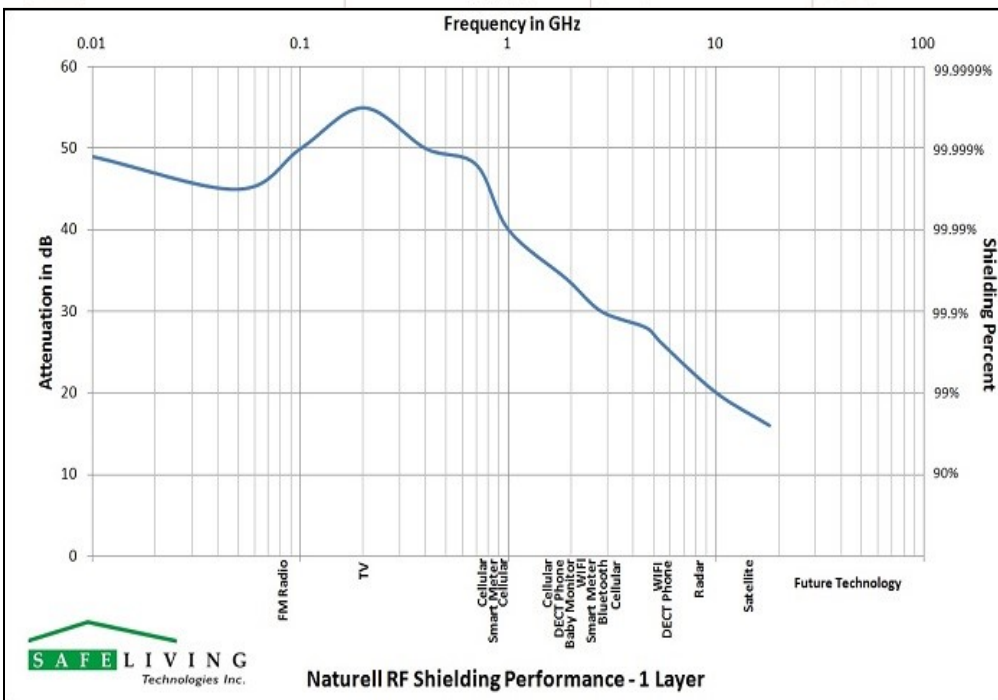

Technical Data

Width/Length	(Width = 250 cm or 98 inches / 8 feet 2 inches) (Length: per foot or meter)
Dimensional Stability	3%
Color	Ecru - Slightly off white, unbleached
Weight	69 g/m ²
Characteristics	Washable, colourfast, antistatic
Certificates	Öko-Tex 100 Class 1 (Gentle enough for babys undergarments)
Raw Materials	82% cotton, 17% copper, 1% silver
Surface Conductivity	Not externally conductive - Grounding not required

Machine washable (gentle cycle) with cold water.

Iron without steam at degree 1.

No bleaching.

No chemical dry-cleaning.

Hang Dry

Do Not Tumble Dry

dB Shielding Table	
10dB = 90%	
15dB = 97%	
20dB = 99%	
25dB = 99.7%	
30dB = 99.9%	
35dB = 99.97%	
40dB = 99.99%	
45dB = 99.997%	
50dB = 99.999%	
55dB = 99.9997%	
RF Sources	
Baby Monitor	49, 902, 2400 MHz
Bluetooth	2400 MHz
Cellular	700-2600 MHz
5G Low-Mid, High Band	600-6000 MHz, 24000 MHz+
DECT Phone	1900 MHz
FM Radio	88-108 MHz
Microwave Oven	2450 MHz
Smart Meter	900, 2400 MHz
TV Towers DTV	54-698 MHz
WiFi Router	2400, 5000, 6000 MHz
WiMax	3500 MHz