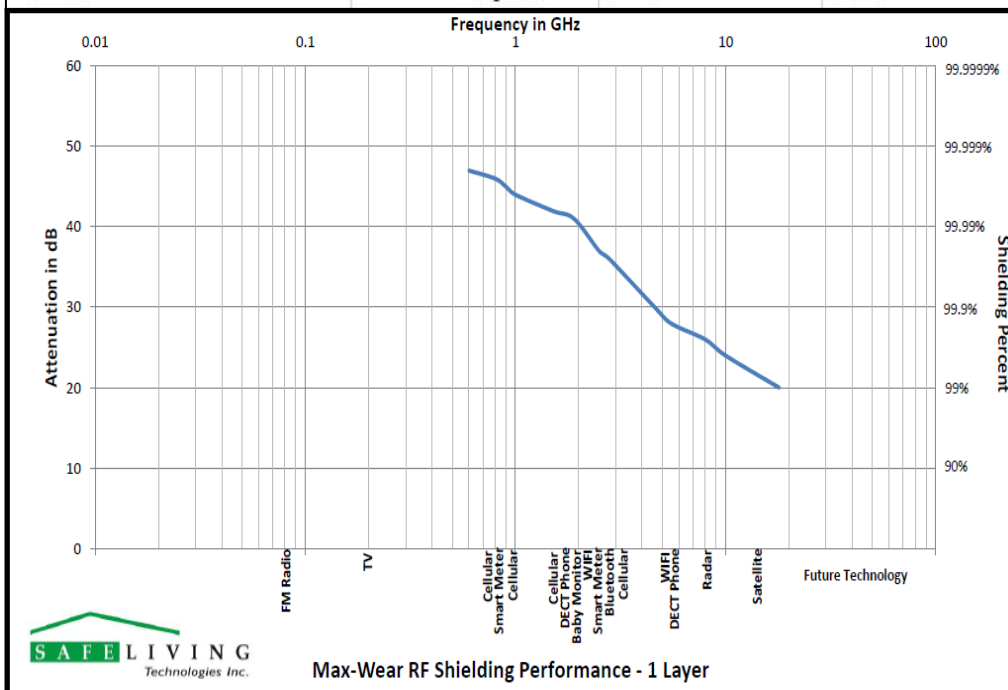

Technical Data

Width/Length	(Width = 150 cm or 59 inches / 4 feet 11 inches) (Length: per foot or meter)
Dimensional Stability	3%
Color	White
Weight	115 g/m ²
Characteristics	Washable, colourfast, antistatic
Certificates	Öko-Tex 100 Class 1 (Gentle enough for babys undergarments)
Raw Materials	90% cotton, 9.5% copper, 0.5 % silver
Surface Conductivity	Not externally conductive - Grounding not required

Machine washable (gentle cycle) with cold water.

Iron without steam at degree 1.

No bleaching.

No chemical dry-cleaning.

Hang Dry

Do Not Tumble Dry

dB Shielding Table

10dB = 90%
15dB = 97%
20dB = 99%
25dB = 99.7%
30dB = 99.9%
35dB = 99.97%
40dB = 99.99%
45dB = 99.997%
50dB = 99.999%
55dB = 99.9997%