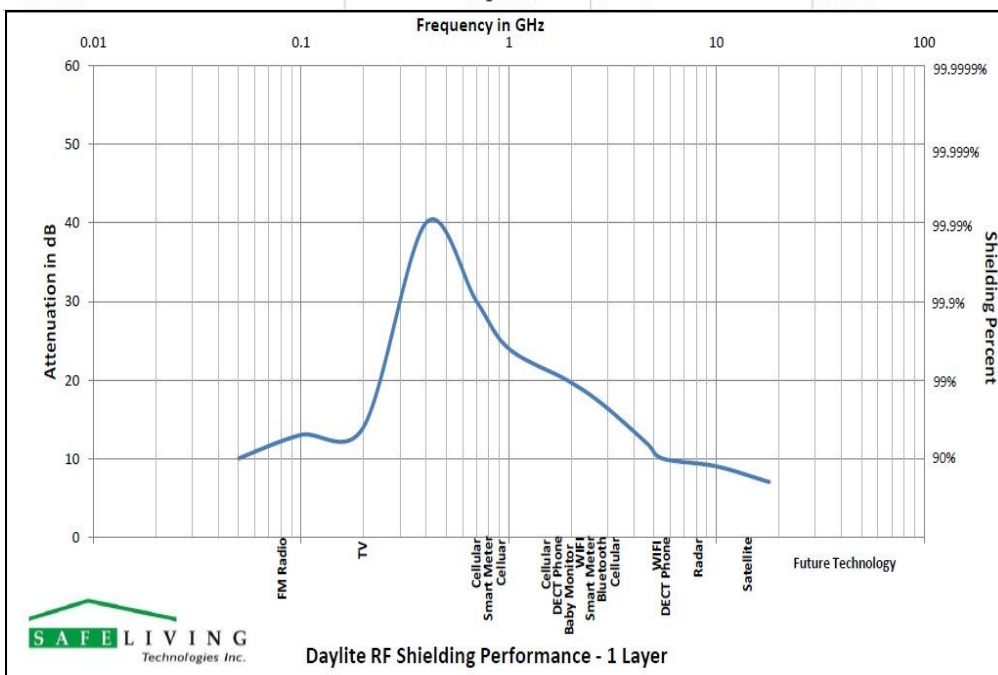

Machine washable (gentle cycle) with cold water.

Iron without steam at degree 1.

No bleaching.

No chemical dry-cleaning.

Hang Dry

Do Not Tumble Dry

dB Shielding Table

- 10dB = 90%
- 15dB = 97%
- 20dB = 99%
- 25dB = 99.7%
- 30dB = 99.9%
- 35dB = 99.97%
- 40dB = 99.99%
- 45dB = 99.997%
- 50dB = 99.999%
- 55dB = 99.9997%