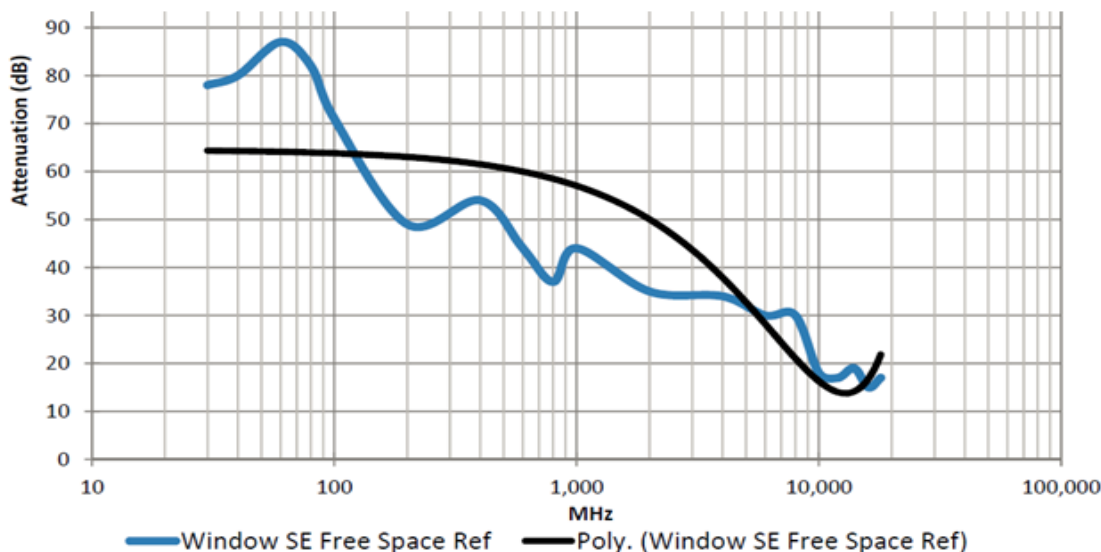

Installation:

- Unroll on desired surface - overlap 4 - 6 inches for best results
- Staple or strap seams to secure
- Ground if required

Technical Data

Wire Diameter	0.010" or 0.27 mm
Weave Density	24 threads per square inch
Colour	Silver / Grey
Weight	3 kg / 6.6 Lbs per 100 sq ft
Available Roll Width	4 feet
Available Roll Length	25 feet, 100 feet
Wire Tensile Strength (before weaving)	48,000 Lbs. per sq inch
Bursting Strength (minimun average)	50 Lbs. per sq inch

Accessories

GS2/GS3 Interior Grounding Kit

GF4 Interior/Exterior Grounding Kit

Shielding Effectiveness: RF Shielding Mesh

dB Shielding Table

10dB = 90%
20dB = 99%
30dB = 99.9%
40dB = 99.99%
50dB = 99.999%
60dB = 99.9999%
70dB = 99.99999%
80dB = 99.999999%
90dB = 99.9999999%

RF Sources

Baby Monitor	49, 902, 2400 MHz
Bluetooth	2400 MHz
Cellular	700-2600 MHz
5G Low-Mid, High Band	600-6000 MHz, 24000 MHz+
DECT Phone	1900 MHz
FM Radio	88-108 MHz
Microwave Oven	2450 MHz
Smart Meter	900, 2400 MHz
TV Towers DTV	54-698 MHz
WiFi Router	2400, 5000, 6000 MHz
WiMax	3500 MHz